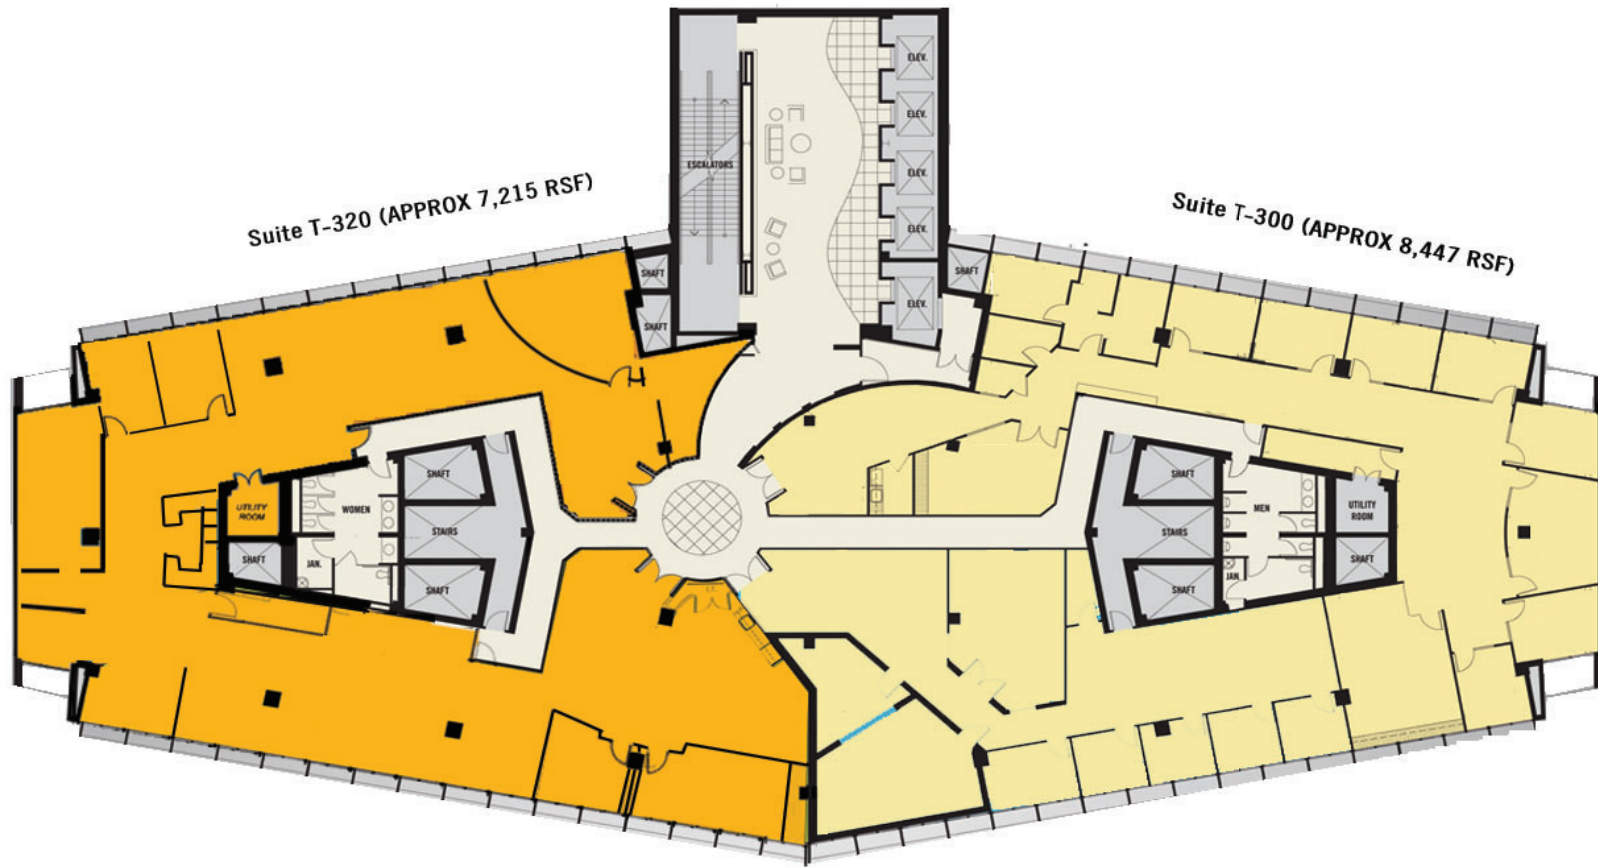

I NEED AN OFFICE

**Suite T-320 7,215 RSF**  
K - Kitchen

I NEED AN OFFICE

**NORTH** THIRD FLOOR PLAN  
SCALE: 1/8" = 1'-0"

I NEED AN OFFICE