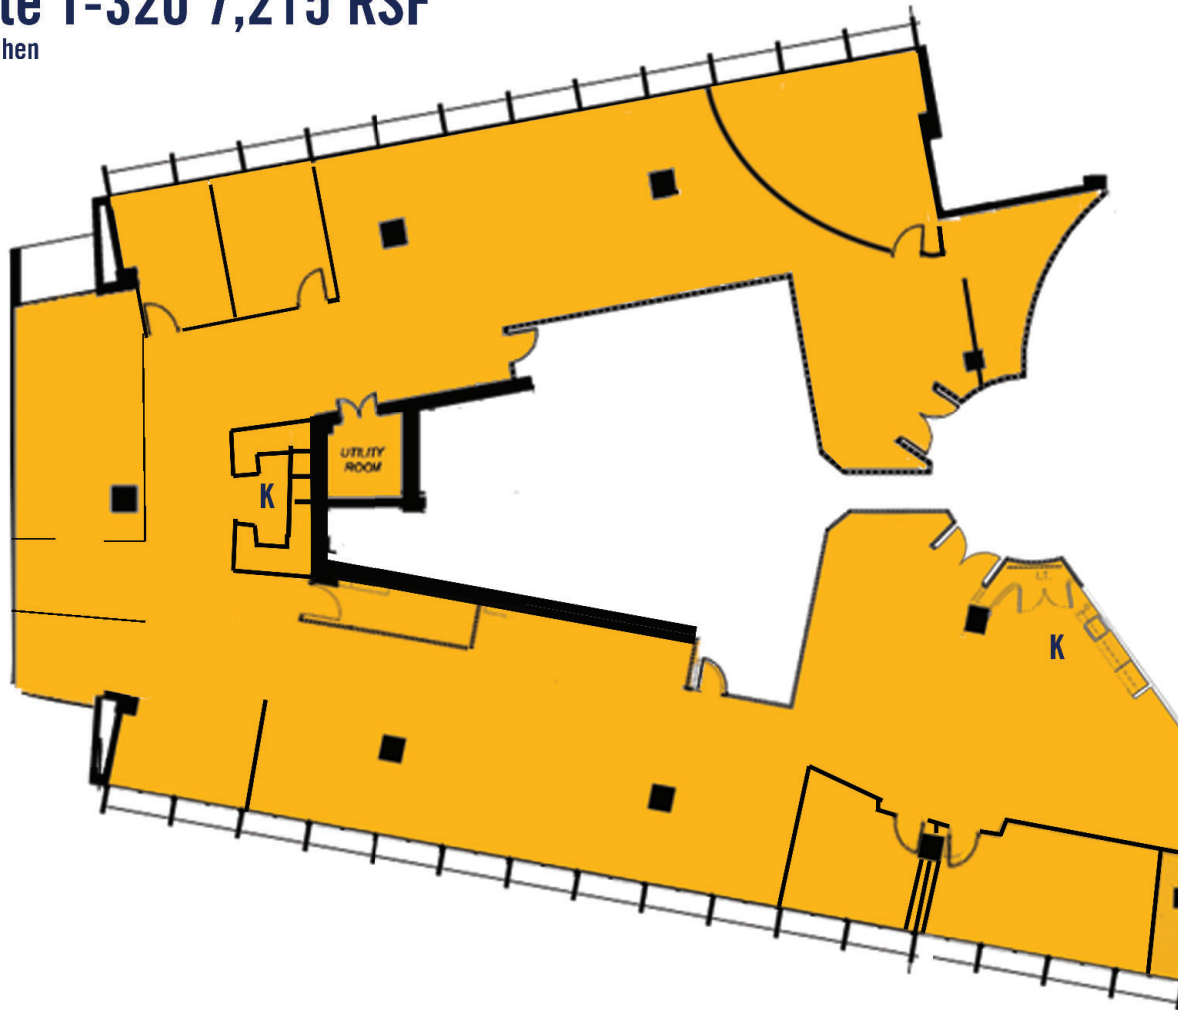

I NEED AN OFFICE

**Suite T-320 7,215 RSF**  
K - Kitchen

I NEED AN OFFICE

**NORTH** THIRD FLOOR PLAN  
SCALE: 1/8" = 1'-0"

I NEED AN OFFICE