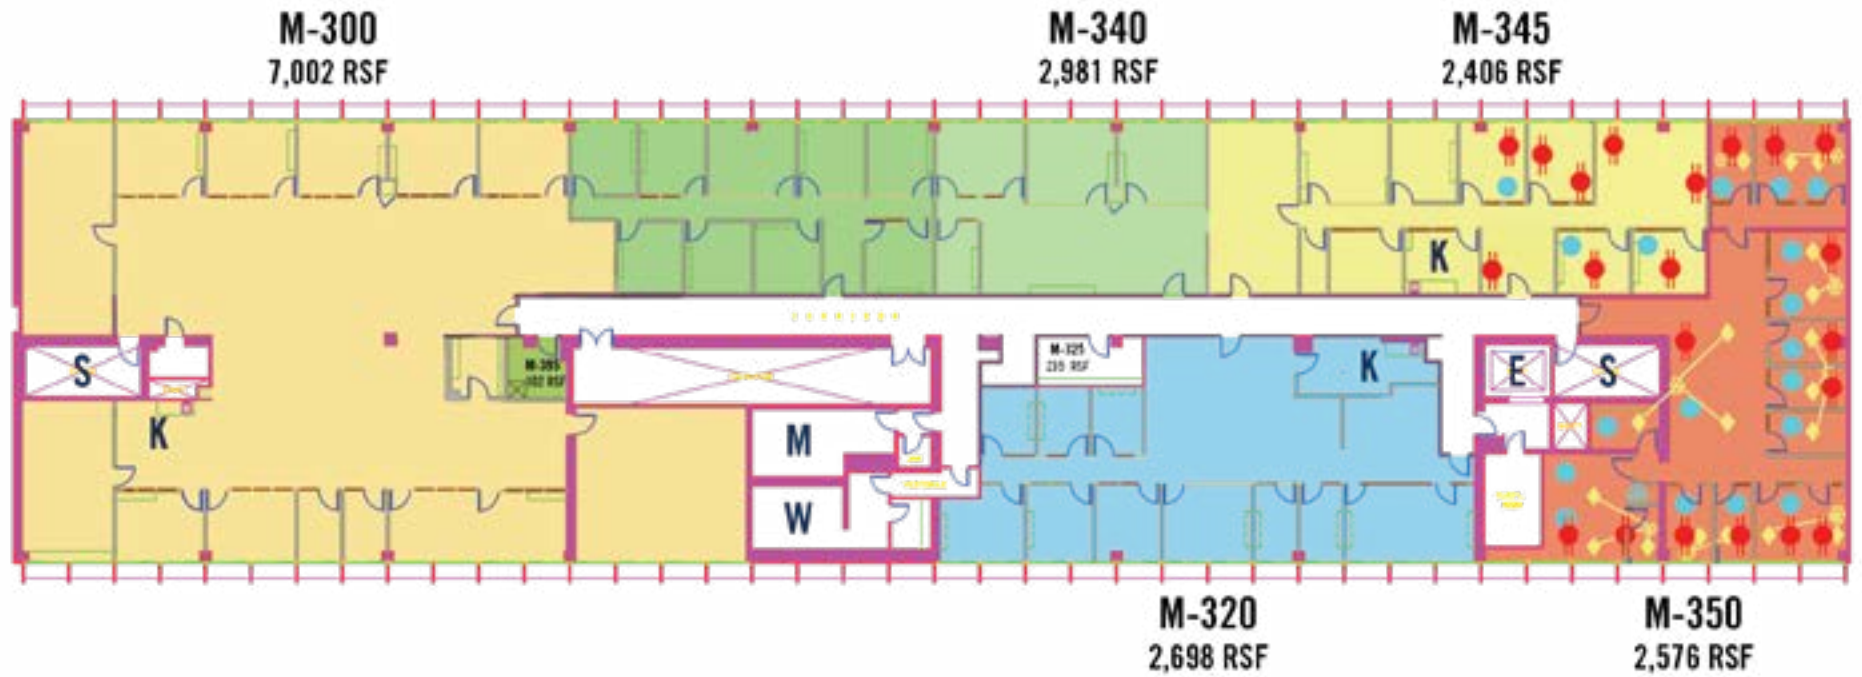

I NEED AN OFFICE

Suite M-320 2,698 RSF
K-Kitchen

I NEED AN OFFICE

Maryland Floor Plan 3rd Floor

-  2 Dedicated Circuits
-  1 Dedicated Circuit
-  24-Hour HVAC

I NEED AN OFFICE