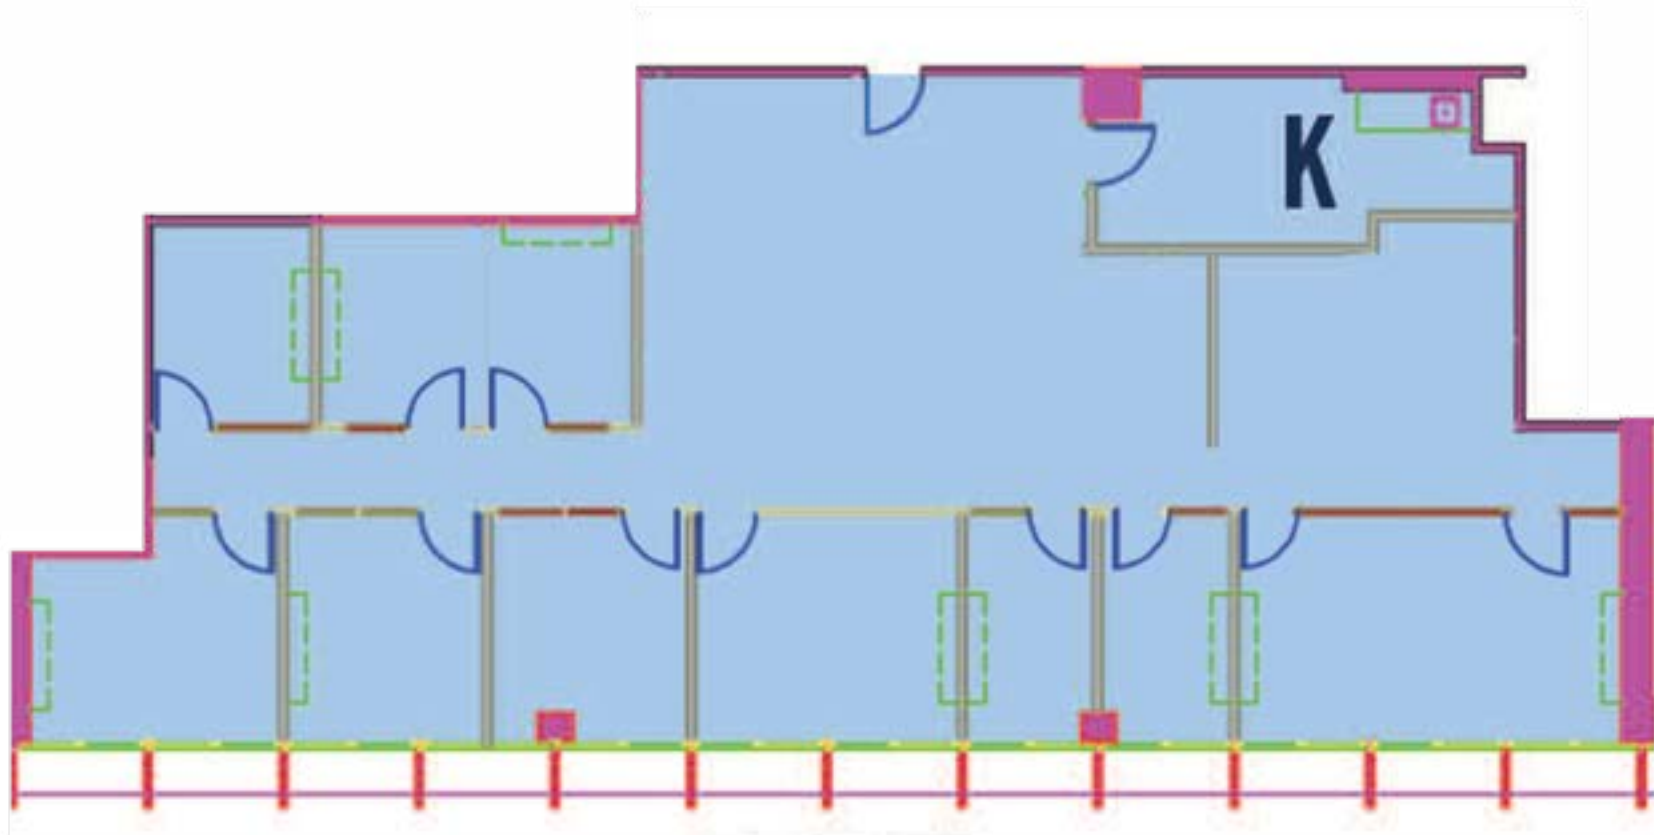

I NEED AN OFFICE

Suite M-320 2,698 RSF
K-Kitchen

I NEED AN OFFICE

Maryland Floor Plan 3rd Floor

-  2 Dedicated Circuits
-  1 Dedicated Circuit
-  24-Hour HVAC

I NEED AN OFFICE